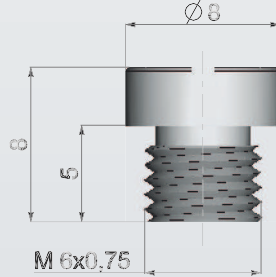

Dell'orto 6 mm.

CODE	5 pcs. - 5 pezzi
362.1060	Dell'orto 6 mm. 60
362.1062	Dell'orto 6 mm. 62
362.1064	Dell'orto 6 mm. 64
362.1066	Dell'orto 6 mm. 66
362.1068	Dell'orto 6 mm. 68
362.1070	Dell'orto 6 mm. 70
362.1072	Dell'orto 6 mm. 72
362.1074	Dell'orto 6 mm. 74
362.1076	Dell'orto 6 mm. 76
362.1078	Dell'orto 6 mm. 78
362.1080	Dell'orto 6 mm. 80
362.1082	Dell'orto 6 mm. 82
362.1084	Dell'orto 6 mm. 84
362.1086	Dell'orto 6 mm. 86
362.1088	Dell'orto 6 mm. 88
362.1090	Dell'orto 6 mm. 90
362.1092	Dell'orto 6 mm. 92
362.1094	Dell'orto 6 mm. 94
362.1096	Dell'orto 6 mm. 96
362.1098	Dell'orto 6 mm. 98
362.1100	Dell'orto 6 mm. 100
362.1102	Dell'orto 6 mm. 102
362.1104	Dell'orto 6 mm. 104
362.1106	Dell'orto 6 mm. 106
362.1108	Dell'orto 6 mm. 108
362.1110	Dell'orto 6 mm. 110
362.1112	Dell'orto 6 mm. 112
362.1114	Dell'orto 6 mm. 114
362.1116	Dell'orto 6 mm. 116
362.1118	Dell'orto 6 mm. 118
362.1120	Dell'orto 6 mm. 120

362.1122	Dell'orto 6 mm. 122
362.1124	Dell'orto 6 mm. 124
362.1126	Dell'orto 6 mm. 126
362.1128	Dell'orto 6 mm. 128
362.1130	Dell'orto 6 mm. 130
362.1132	Dell'orto 6 mm. 132
362.1134	Dell'orto 6 mm. 134
362.1136	Dell'orto 6 mm. 136
362.1138	Dell'orto 6 mm. 138

362.1140	Dell'orto 6 mm. 140
362.1142	Dell'orto 6 mm. 142
362.1144	Dell'orto 6 mm. 144
362.1146	Dell'orto 6 mm. 146
362.1148	Dell'orto 6 mm. 148
362.1150	Dell'orto 6 mm. 150
362.1152	Dell'orto 6 mm. 152
362.1154	Dell'orto 6 mm. 154
362.1156	Dell'orto 6 mm. 156
362.1158	Dell'orto 6 mm. 158
362.1160	Dell'orto 6 mm. 160
362.1162	Dell'orto 6 mm. 162
362.1164	Dell'orto 6 mm. 164
362.1166	Dell'orto 6 mm. 166
362.1168	Dell'orto 6 mm. 168
362.1170	Dell'orto 6 mm. 170
362.1172	Dell'orto 6 mm. 172
362.1174	Dell'orto 6 mm. 174
362.1176	Dell'orto 6 mm. 176
362.1178	Dell'orto 6 mm. 178
362.1180	Dell'orto 6 mm. 180
362.1182	Dell'orto 6 mm. 182
362.1184	Dell'orto 6 mm. 184
362.1186	Dell'orto 6 mm. 186
362.1188	Dell'orto 6 mm. 188
362.1190	Dell'orto 6 mm. 190
362.1192	Dell'orto 6 mm. 192
362.1194	Dell'orto 6 mm. 194
362.1196	Dell'orto 6 mm. 196
362.1198	Dell'orto 6 mm. 198