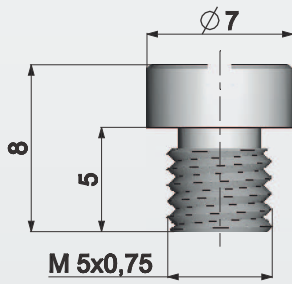

FUEL SYSTEMS

ENGINE SPARE PARTS

SETUP

BLUE LINE

MINIBIKES

THOR ENGINES

E-BIKE MOTORS

**MAIN JETS (MINIMUM ORDER 5 PCS.) | GETTI MASSIMO (ORDINE MINIMO 5 PEZZI)**
**Dell'orto 5 mm.**