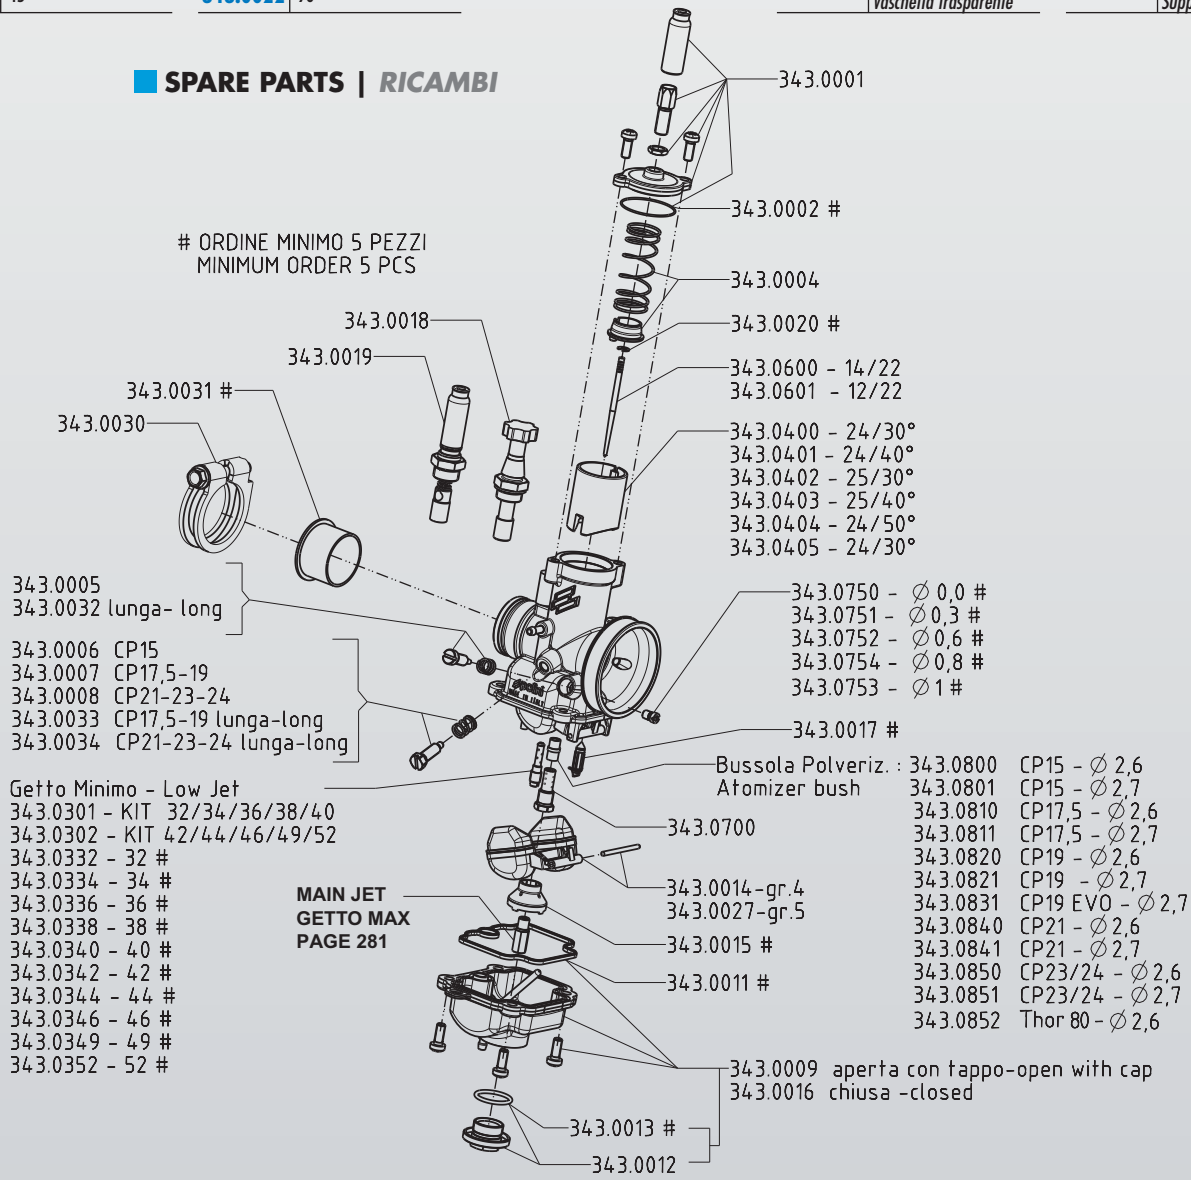

SPARE PARTS | RICAMBI

MEASURES | MISURE