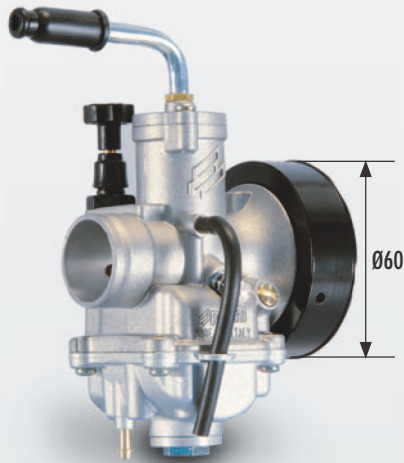

**CP POLINI EVOLUTION WITH
KNOB CHOKE, ELASTIC
CONNECTION**
*POLINI CP EVOLUTION
STARTER ARIA A POMELLO,
ATTACCO ELASTICO*

201.1504 | Ø15 CP Polini Evolution **new**

201.1705 | Ø17,5 CP Polini Evolution **new**

201.1903 | Ø19 esp.p.295 intake manifolds-collettori aspiraz.

201.2104 | Ø21 CP Polini Evolution

201.2400 | Ø24 esp.p.295 intake manifolds-collettori aspiraz.